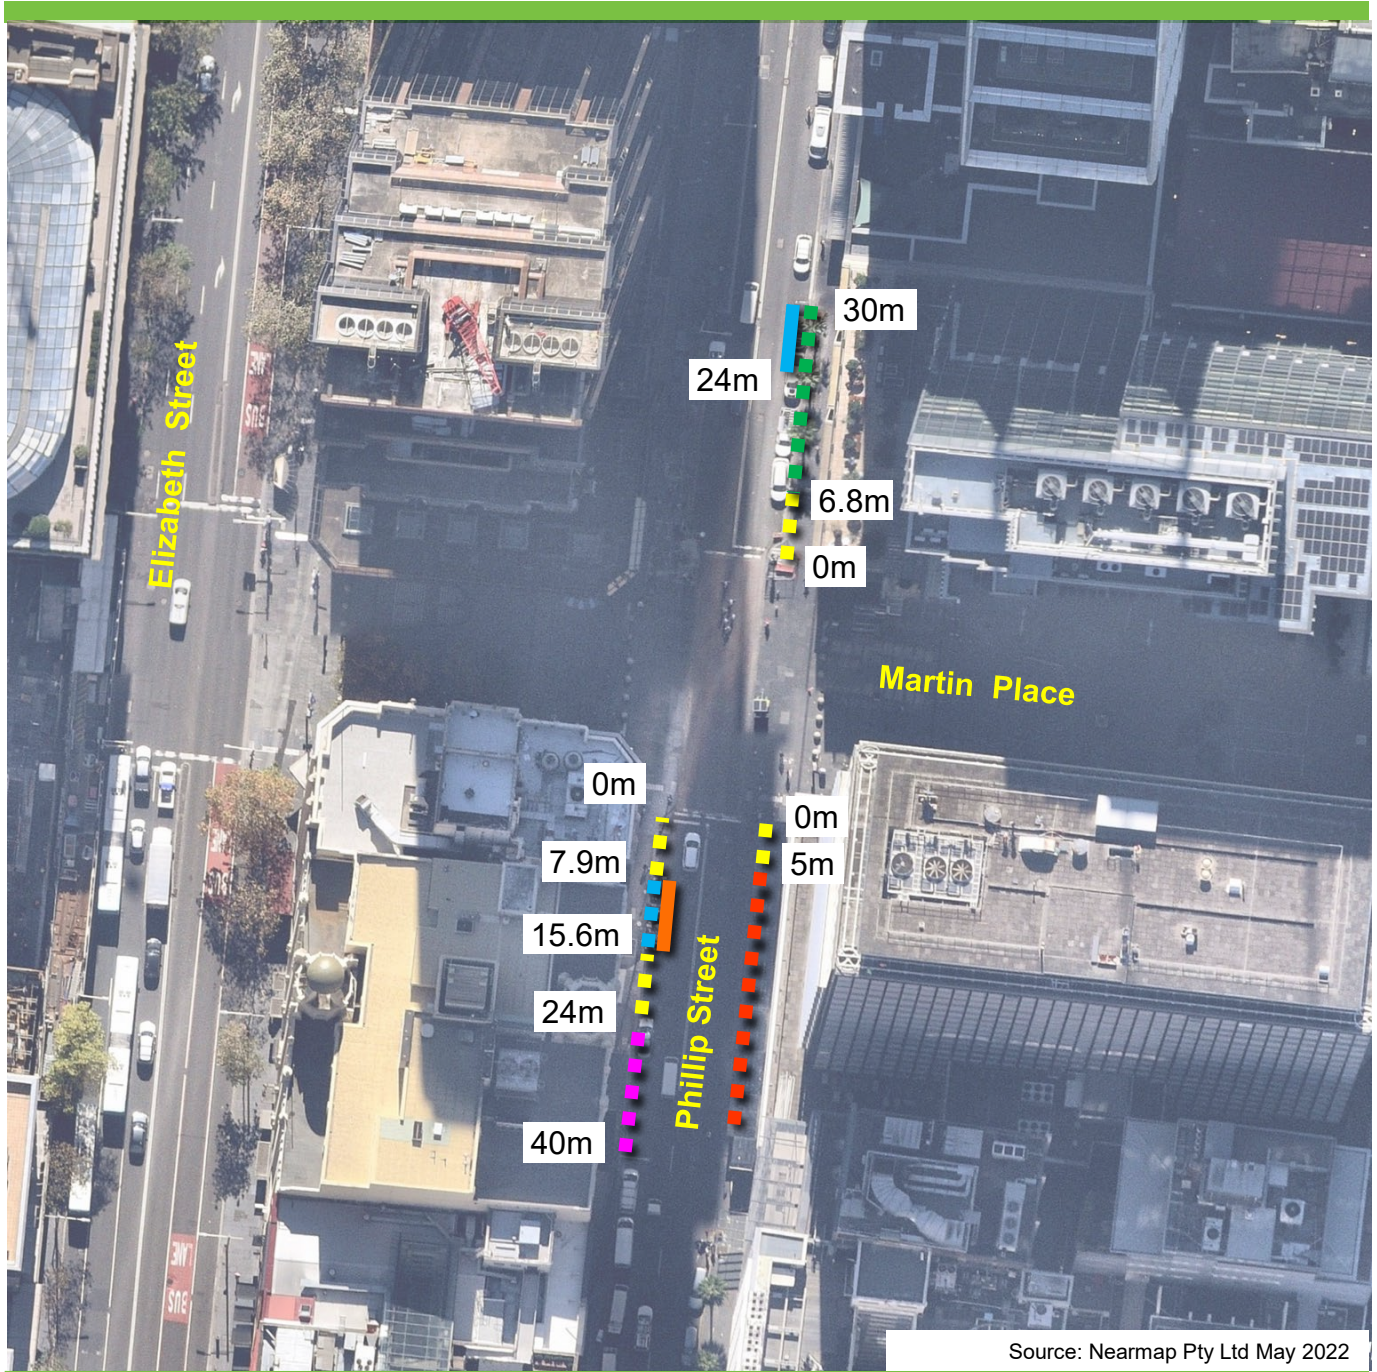

Phillip Street, Sydney Proposed Works Zone

Source: Nearmap Pty Ltd May 2022

Existing

- ■ ■ "No Stopping"
- ■ ■ "Works Zone 7am-7pm Mon-Fri, 7am-5pm Sat" & "No Stopping Taxis Excepted 1 Minute Limit All Other Times"
- ■ ■ "P Motorbikes Only"

Existing

- ■ ■ "Taxi Zone"
- ■ ■ "Loading Zone Ticket 6am-6pm Mon-Fri 6am-10am Sat" & "4P Ticket 6pm-12am Mon-Fri 10am-10pm Sat 8am-10pm Sun & Public Holidays" ²⁶

Proposed

- ▬ "P Motorbikes Only"
- ▬ "Works Zone 7am-7pm Mon-Fri, 7am-5pm Sat" / "No Stopping Other Times"